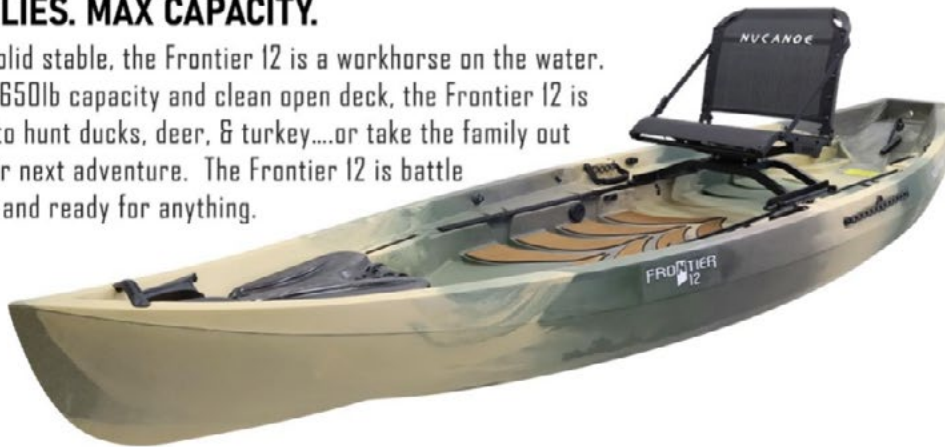

4 Chances 2 Win!

1/\$20, 3/\$50, 6/\$100

Drawing Saturday, September 19, 2026
@ Fort Worth Elks Club

1st PRIZE - \$2000 MSRP NuCanoe Frontier 12 w/BlackPak Seat + Paddle

>> PLATFORM SERIES

Superior Stability. High Capacity.
Ample Space. 360 Seating.

FRONTIER 12

**WORKHORSE. HUNTING. TANDEM. OUTBOARDS.
FAMILIES. MAX CAPACITY.**

Rock solid stable, the Frontier 12 is a workhorse on the water. With a 650lb capacity and clean open deck, the Frontier 12 is ready to hunt ducks, deer, & turkey...or take the family out on their next adventure. The Frontier 12 is battle tested and ready for anything.